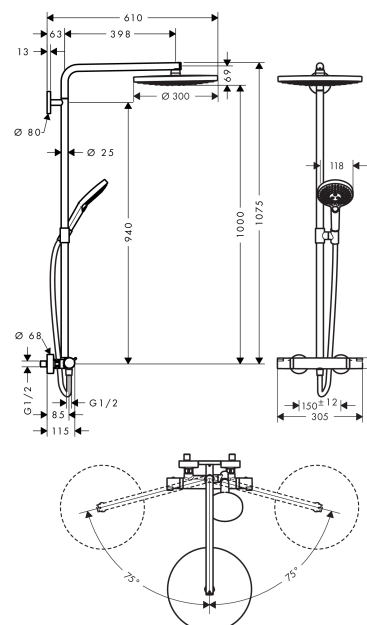

Raindance Select

Raindance Select S 300 2jet Showerpipe

Surfaces: **white/chrome** Article Number: **27133400**

Description

product features

- overhead shower Raindance Select S 300 2jet
- shower head size: 300 mm
- spray type: RainAir (rain spray enriched with air), Rain
- convenient diversion via Select button
- flow rate RainAir spray (at 0.3 MPa): 15 l/min
- flow rate Rain spray (at 0.3 MPa): 15 l/min
- operating pressure: min. 0.15 MPa/max. 1.0 MPa
- spray disc surface in two variants: chrome or white
- shower arm length: 460 mm
- swivel shower arm
- thermostat Ecostat Comfort
- safety lock at 40° C
- adjustable hot water limitation
- outlets controlled via turning handle
- installation type: exposed installation
- height-adjustable hand shower holder

consists of

- Isiflex shower hose 1.60 m (#28276XXX)
- Raindance Select S 120 3jet hand shower (#26530XXX)

Technology

Product image

Scale drawing

Raindance Select

Raindance Select S 300 2jet Showerpipe

Surfaces: **white/chrome** Article Number: **27133400**

Flowchart

Raindance Select

Raindance Select S 300 2jet Showerpipe

Surfaces: **white/chrome** Article Number: **27133400**

Installation examples