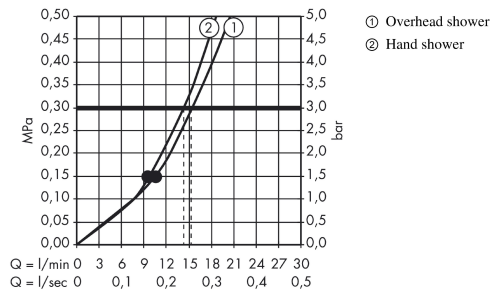

Raindance Select

Raindance Select S 300 2jet Showerpipe

Surfaces: **white/chrome** Article Number: **27133400**

Flowchart